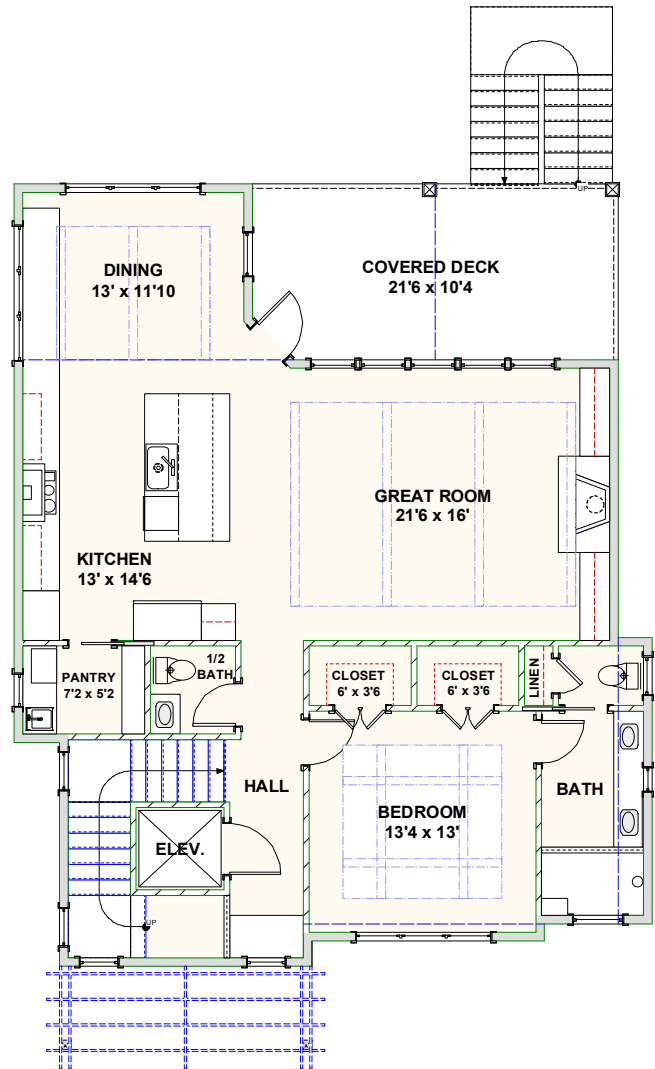

## **BEACH HOME 261**

**2,565 SQ FT | 4 BEDROOMS | 3 BATHS—1 HALF BATH | 585 SQ FT DECKS**

**WWW.CAROLINABLUEWATERCONSTRUCTION.COM**

# BEACH HOME 261

2,565 SQ FT | 4 BEDROOMS | 3 BATHS—1 HALF BATH | 585 SQ FT DECKS

37'6 x 51'

1ST FLOOR - FLOOR PLAN

2ND FLOOR - FLOOR PLAN

**CAROLINA**  
**BLUEWATER**  
**CONSTRUCTION**

**910-575-7100**

**BUILDING TOMORROW WITH AFFORDABLE QUALITY HOMES**  
6934-9 BEACH DR SW, OCEAN ISLE BEACH, NC 28469  
[WWW.CAROLINABLUEWATERCONSTRUCTION.COM](http://WWW.CAROLINABLUEWATERCONSTRUCTION.COM)