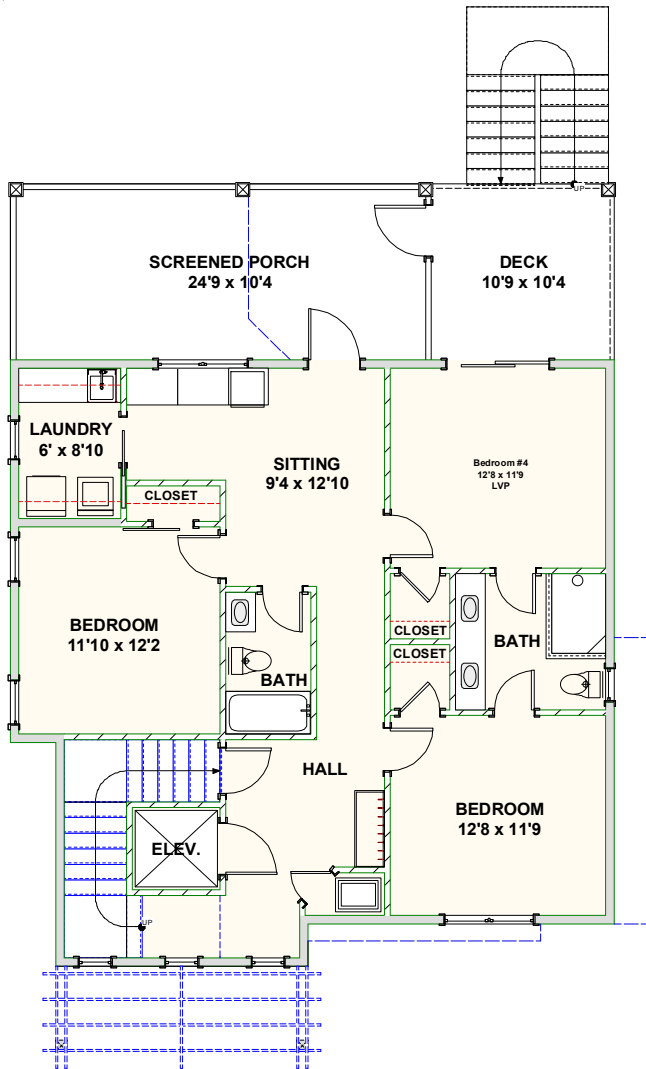

## **BEACH HOME 261**

**2,565 SQ FT | 4 BEDROOMS | 3 BATHS—1 HALF BATH | 585 SQ FT DECKS**

**WWW.CAROLINABLUEWATERCONSTRUCTION.COM**

# BEACH HOME 261

2,565 SQ FT | 4 BEDROOMS | 3 BATHS—1 HALF BATH | 585 SQ FT DECKS

37'6 x 51'

1ST FLOOR - FLOOR PLAN

2ND FLOOR - FLOOR PLAN

**CAROLINA**  
**BLUEWATER**  
**CONSTRUCTION**

**910-575-7100**

**BUILDING TOMORROW WITH AFFORDABLE QUALITY HOMES**  
6934-9 BEACH DR SW, OCEAN ISLE BEACH, NC 28469  
[WWW.CAROLINABLUEWATERCONSTRUCTION.COM](http://WWW.CAROLINABLUEWATERCONSTRUCTION.COM)